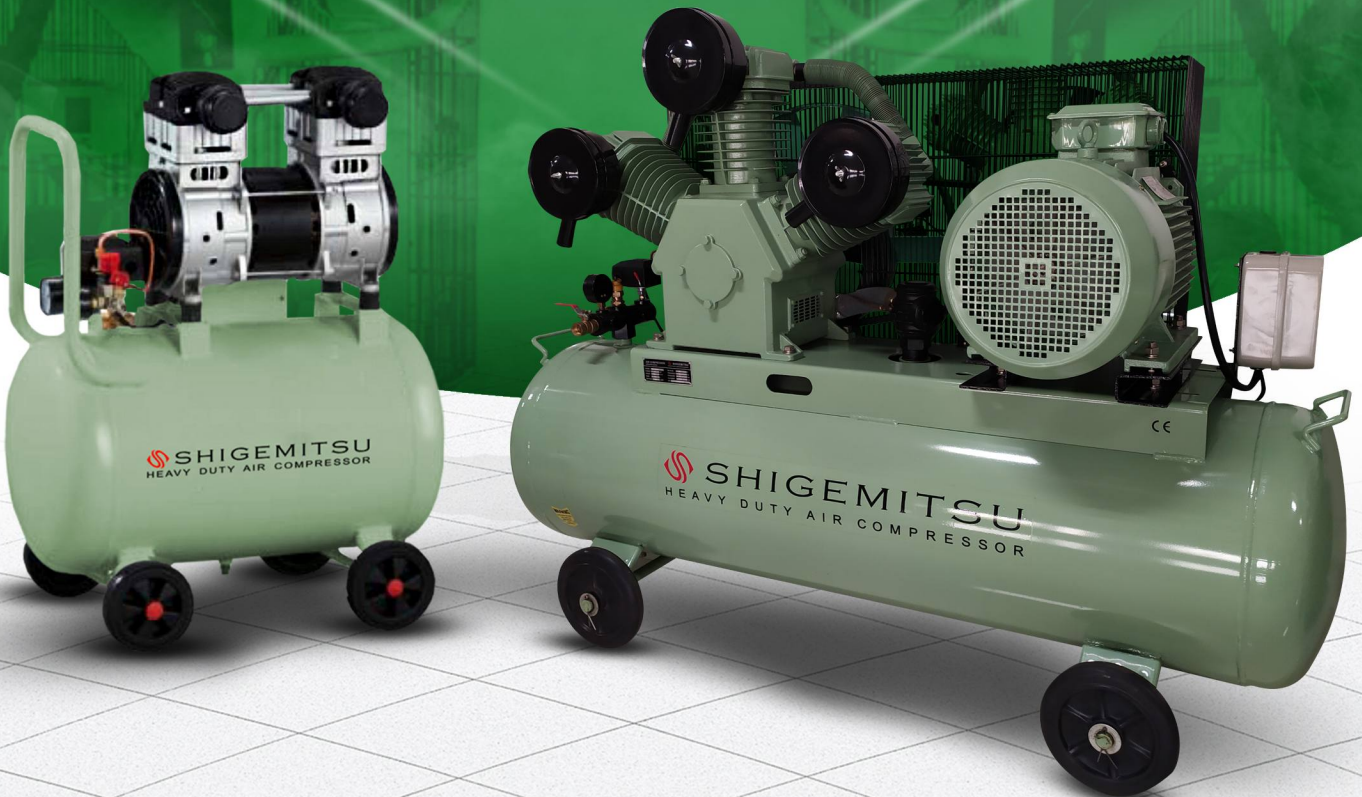

SHIGEMITSU
ヘビーデューティーエアコンプレッサー

OIL FREE AIR COMPRESSOR

HEAVY DUTY

Best Quality

Heavy Duty

Economic

INDOTARA

SHIGEMITSU

ヘビーデューティーエアコンプレッサー

HW-0.30/8
OIL FREE 4HP 8BAR

HW-0.80/8
OIL FREE 10HP 8BAR

HW-0.60/8
OIL FREE 7.5HP 8BAR

Model	HW-0.30/8	HW-0.60/8	HW-0.80/8
Power	3KW, 4HP-2P, 380V (3 phase)	5.5KW, 7.5HP-4P, 380V (3 phase)	7.5KW, 10HP-4P, 380V (3 phase)
Frequency	50 Hz		
Air Delivery	300, 10.6 (L/min, C.F.M)	600, 21.2 (L/min, C.F.M)	800, 28.3 (L/min, C.F.M)
Pressure	120, 8 (PSI.BAR)	120, 8 (PSI.BAR)	120, 8 (PSI.BAR)
Ampere	6.5 Amp	11.8 Amp	15 Amp
Cylinder	φ 65mm x3	φ 80mm x3	φ 90mm x3
Lubricant	Non Oil		
Ingress Protection	IP 54		
Safety Valve	Ready		
Speed Air Compressor	900 (R.P.M)	725 (R.P.M)	725 (R.P.M)
Speed Electric Motor	2860 (R.P.M)	1440 (R.P.M)	1450 (R.P.M)
Receiver Tank	110 (L)	135 (L)	230 (L)
Net Weight	130 (KG)	220 (KG)	280 (KG)
Dimension Meas	1200x480x880 (mm)	1510x600x900 (mm)	1600x690x1000 (mm)
Warranty	3 Years (Cylinder Head)		
Made In	Taiwan		

Shigemitsu Heavy Duty Compressor, Made In TAIWAN

HV-0.22/8
OIL FREE 3HP 8BAR

HV-0.42/8
OIL FREE 5.5HP 8BAR

HW-1.60/8
OIL FREE 20HP 8BAR

Model	HW-1.60/8	HV-0.22/8	HV-0.42/8
Power	15KW, 20HP-4P, 380V (3 phase)	2.2KW, 3HP-2P, 220V (1 phase)	4KW, 5.5HP-2P, 380V (3 phase)
Frequency	50 Hz	50 Hz	50 Hz
Air Delivery	1600,56.5 (L/min, C.F.M)	220, 7.8 (L/min, C.F.M)	420, 14.8 (L/min, C.F.M)
Pressure	120, 8 (PSI.BAR)	120, 8 (PSI.BAR)	120, 8 (PSI.BAR)
Ampere	30.1 Amp	13.8 Amp	8 Amp
Cylinder	φ 110mm x3	φ 65mm x2	Cylinder
Lubricant	Non Oil		
Ingress Protection	IP 54		
Safety Valve	Ready		
Speed Air Compressor	725 (R.P.M)	1017 (R.P.M)	635 (R.P.M)
Speed Electric Motor	1460 (R.P.M)	2800 (R.P.M)	2850 (R.P.M)
Receiver Tank	270 (L)	100 (L)	125 (L)
Net Weight	430 (KG)	110 (KG)	195 (KG)
Dimension Meas	1780x800x1350 (mm)	1150x480x900 (mm)	1420 x 600 x 900 (mm)
Warranty	3 Year (Cylinder Head)		
Made In	Taiwan		