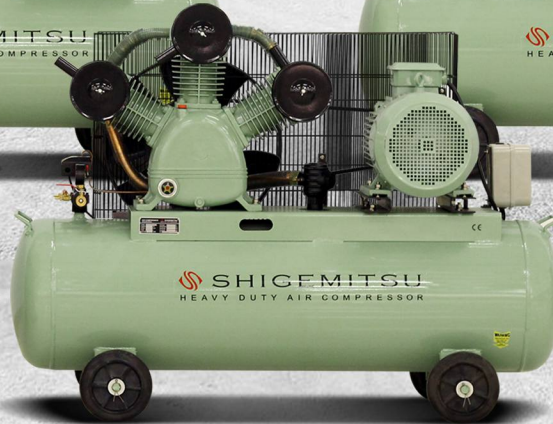

SHIGEMITSU
ヘビーデューティーエアコンプレッサー

OIL FREE AIR COMPRESSOR

HEAVY DUTY

Best Quality

Heavy Duty

Economic

INDOTARA

SHIGEMITSU

ヘビーデューティーエアコンプレッサー

HW-0.30/8
OIL FREE 4HP 8BAR

HW-0.80/8
OIL FREE 10HP 8BAR

HW-0.60/8
OIL FREE 7.5HP 8BAR

Model	HW-0.30/8	HW-0.60/8	HW-0.80/8
Power	3KW, 4HP-2P, 380V (3 phase)	5.5KW, 7.5HP-4P, 380V (3 phase)	7.5KW, 10HP-4P, 380V (3 phase)
Frequency	50 Hz		
Air Delivery	300, 10.6 (L/min, C.F.M)	600, 21.2 (L/min, C.F.M)	800, 28.3 (L/min, C.F.M)
Pressure	120, 8 (PSI.BAR)	120, 8 (PSI.BAR)	120, 8 (PSI.BAR)
Ampere	6.5 Amp	11.8 Amp	15 Amp
Cylinder	φ 65mm x3	φ 80mm x3	φ 90mm x3
Lubricant	Non Oil		
Ingress Protection	IP 54		
Safety Valve	Ready		
Speed Air Compressor	900 (R.P.M)	725 (R.P.M)	725 (R.P.M)
Speed Electric Motor	2860 (R.P.M)	1440 (R.P.M)	1450 (R.P.M)
Receiver Tank	110 (L)	135 (L)	230 (L)
Net Weight	130 (KG)	220 (KG)	280 (KG)
Dimension Meas	1200x480x880 (mm)	1510x600x900 (mm)	1600x690x1000 (mm)
Warranty	3 Years (Cylinder Head)		
Made In	Taiwan		

Shigemitsu Heavy Duty Compressor, Made In TAIWAN

HV-0.22/8
OIL FREE 3HP 8BAR

HV-0.42/8
OIL FREE 5.5HP 8BAR

HW-1.60/8
OIL FREE 20HP 8BAR

Model	HW-1.60/8	HV-0.22/8	HV-0.42/8
Power	15KW, 20HP-4P, 380V (3 phase)	2.2KW, 3HP-2P, 220V (1 phase)	4KW, 5.5HP-2P, 380V (3 phase)
Frequency	50 Hz	50 Hz	50 Hz
Air Delivery	1600,56.5 (L/min, C.F.M)	220, 7.8 (L/min, C.F.M)	420, 14.8 (L/min, C.F.M)
Pressure	120, 8 (PSI.BAR)	120, 8 (PSI.BAR)	120, 8 (PSI.BAR)
Ampere	30.1 Amp	13.8 Amp	8 Amp
Cylinder	φ 110mm x3	φ 65mm x2	Cylinder
Lubricant	Non Oil		
Ingress Protection	IP 54		
Safety Valve	Ready		
Speed Air Compressor	725 (R.P.M)	1017 (R.P.M)	635 (R.P.M)
Speed Electric Motor	1460 (R.P.M)	2800 (R.P.M)	2850 (R.P.M)
Receiver Tank	270 (L)	100 (L)	125 (L)
Net Weight	430 (KG)	110 (KG)	195 (KG)
Dimension Meas	1780x800x1350 (mm)	1150x480x900 (mm)	1420 x 600 x 900 (mm)
Warranty	3 Year (Cylinder Head)		
Made In	Taiwan		