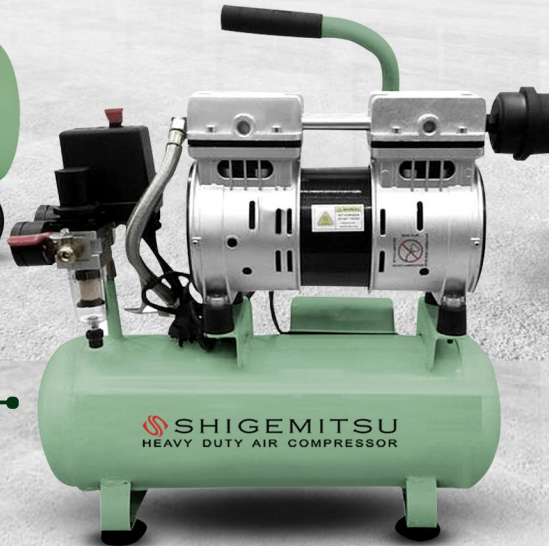

Shigemitsu Heavy Duty Compressor, Made In TAIWAN

HV-0.22/8
OIL FREE 3HP 8BAR

HV-0.42/8
OIL FREE 5.5HP 8BAR

HW-1.60/8
OIL FREE 20HP 8BAR

Model	HW-1.60/8	HV-0.22/8	HV-0.42/8
Power	15KW, 20HP-4P, 380V (3 phase)	2.2KW, 3HP-2P, 220V (1 phase)	4KW, 5.5HP-2P, 380V (3 phase)
Frequency	50 Hz	50 Hz	50 Hz
Air Delivery	1600,56.5 (L/min, C.F.M)	220, 7.8 (L/min, C.F.M)	420, 14.8 (L/min, C.F.M)
Pressure	120, 8 (PSI.BAR)	120, 8 (PSI.BAR)	120, 8 (PSI.BAR)
Ampere	30.1 Amp	13.8 Amp	8 Amp
Cylinder	φ 110mm x3	φ 65mm x2	Cylinder
Lubricant	Non Oil		
Ingress Protection	IP 54		
Safety Valve	Ready		
Speed Air Compressor	725 (R.P.M)	1017 (R.P.M)	635 (R.P.M)
Speed Electric Motor	1460 (R.P.M)	2800 (R.P.M)	2850 (R.P.M)
Receiver Tank	270 (L)	100 (L)	125 (L)
Net Weight	430 (KG)	110 (KG)	195 (KG)
Dimension Meas	1780x800x1350 (mm)	1150x480x900 (mm)	1420 x 600 x 900 (mm)
Warranty	3 Year (Cylinder Head)		
Made In	Taiwan		

Shigemitsu Heavy Duty Compressor, Made In TAIWAN

WB550-1A8L
OIL FREE SILENT 3/4HP 8BAR

WB1100-1A36L
OIL FREE SILENT 1.5HP 8BAR

WB750-1A21L
OIL FREE SILENT 1HP 8BAR

Model	WB550-1A8L	WB750-1A21L	WB1100-1A36L
Power	0.55KW, 3/4HP, 230V (1 phase)	0.75KW, 1HP, 230V (1 phase)	1.1KW, 1.5HP, 230V (1 phase)
Frequency	50 Hz		50 Hz
Air Delivery	53. 1.9 (L/min, C.F.M)	70. 2.9 (L/min, C.F.M)	120. 4.3 (L/min, C.F.M)
Pressure	116, 8 (PSI.BAR)	116, 8 (PSI.BAR)	116, 8 (PSI.BAR)
Ampere	-	-	-
Cylinder	-	-	-
Lubricant	Non Oil		
Ingress Protection	IP 54		
Safety Valve	Ready		
Speed Air Compressor	1440 (R.P.M)	1360 (R.P.M)	1380 (R.P.M)
Speed Electric Motor	-	-	-
Receiver Tank	8 (L)	21 (L)	36 (L)
Net Weight	13 (Kg)	27 (KG)	37 (Kg)
Dimension Meas	470x200x490 (mm)	600x245x540 (mm)	700x275x640 (mm)
Warranty	1 Year (Electric Motor)		
Made In	Taiwan		